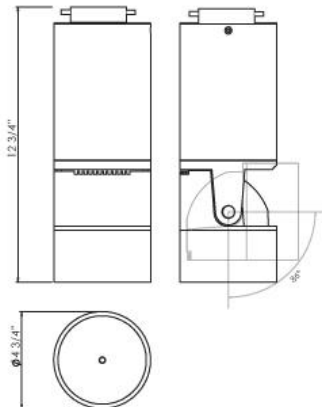

Options Available

ITEM NO.	FINISH	SHADE
23347-014	WHITE