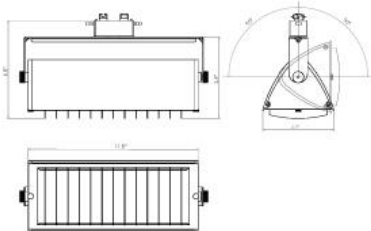

23355, TRACK HEAD, 18W PL

PRODUCT DETAILS

No.	:	23355-019
Product Color	:	WHITE
Length	:	11.75"
Width	:	4.875"
Height	:	6.75"
Weight	:	3.7lbs

TECHNICAL DETAILS

Approval	:	
----------	---	---

LIGHT SOURCE DETAILS

Number of Bulbs	:	1
Light Source	:	Fluorescent
Light Source Type	:	PL
Input Voltage	:	120V
Socket Type	:	2G11
Wattage	:	18W
Bulb Included	:	No
Dimmable	:	No

Options Available

ITEM NO.	FINISH	SHADE
23355-019	WHITE	