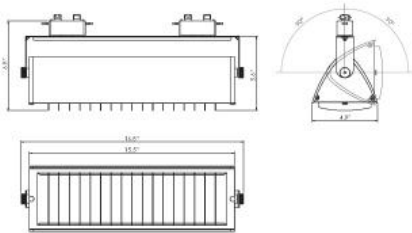

23356, TRACK HEAD, 24W PL

PRODUCT DETAILS

No.	:	23356-016
Product Color	:	WHITE
Shade / Accent Colour	:	WHITE
Length	:	16.75"
Height	:	6.75"
Weight	:	4.6lbs

TECHNICAL DETAILS

Approval	:	
----------	---	---

LIGHT SOURCE DETAILS

Number of Bulbs	:	1
Light Source	:	Fluorescent
Light Source Type	:	PL
Input Voltage	:	120V
Socket Type	:	2G11
Wattage	:	24W
Bulb Included	:	No
Dimmable	:	No

Options Available

ITEM NO.	FINISH	SHADE
23356-016	WHITE	WHITE