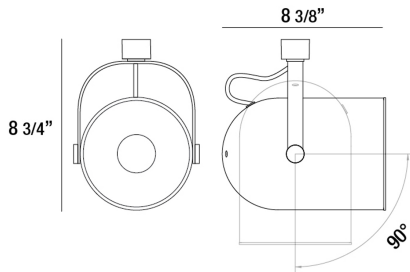

PROJECT INFORMATION

Job Name: Date: Type:

Comments: