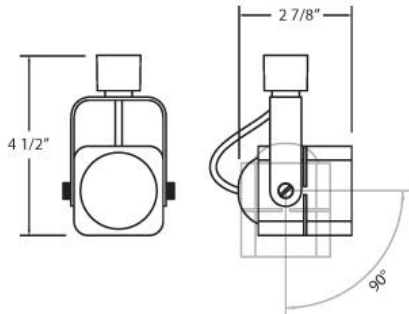

PROJECT INFORMATION

Job Name: Date: Type:

Comments: