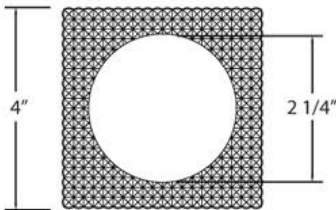

Options Available

ITEM NO.	FINISH	SHADE
23939-11	CRYSTAL