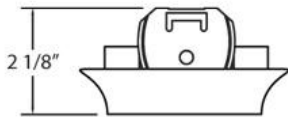

Options Available

ITEM NO.	FINISH	SHADE
24802-05	CHROME