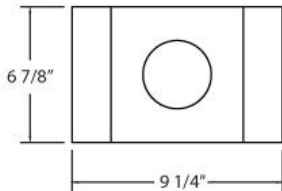

Options Available

ITEM NO.	FINISH	SHADE
24811-01	BLACK	
24811-22	CLEAR