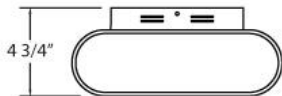

Options Available

ITEM NO.	FINISH	SHADE
24811-01	BLACK	
24811-22	CLEAR