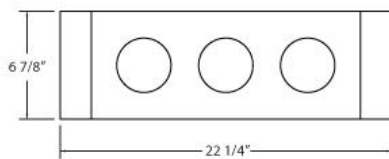

PROJECT INFORMATION

Job Name:	____	Date:	____	Type:	____
Comments:	____