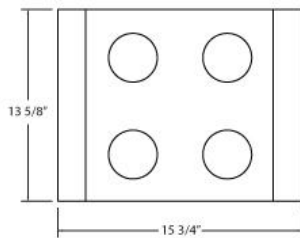

PROJECT INFORMATION

Job Name: Date: Type:

Comments: