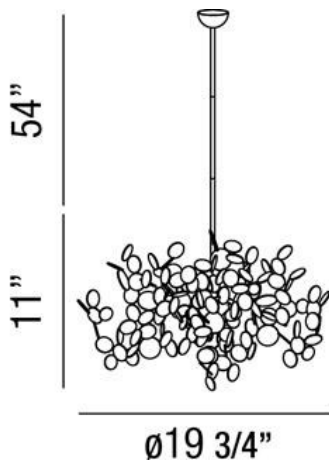

### PRODUCT DETAILS

No.	:	25616-019
Product Color	:	POLISHED NICKEL
Product Material	:	METAL
Shade / Accent Colour	:	POLISHED NICKEL
Shade / Accent Material	:	METAL ACCENTS
Diameter	:	19.75"
Height	:	11"
Overall Height	:	65"
Weight	:	8.3lbs

### TECHNICAL DETAILS

Light Direction	:	Down
Hanging Support Type	:	ROD
Hanging Support Length	:	54"
Rods Included	:	6" +12" +18" +18"
Canopy / Backplate Height	:	2.5"
Canopy / Backplate Dia.	:	5"
Adjustable Lamp Head	:	No
Location	:	DRY
Approval	:	