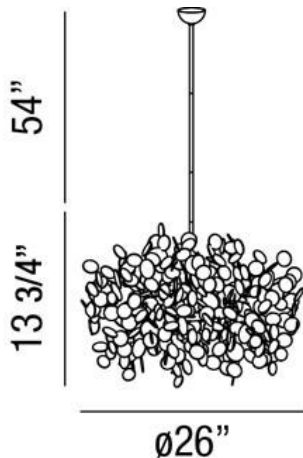

DIVO, 26" ROUND PENDANT

OPTIONS AVAILABLE

ITEM NO.	FINISH	SHADE
25623-017	POLISHED NICKEL	POLISHED NICKEL

PRODUCT DETAILS

No.	:	25623-017
Product Color	:	POLISHED NICKEL
Product Material	:	METAL
Shade / Accent Colour	:	POLISHED NICKEL
Shade / Accent Material	:	METAL ACCENTS
Diameter	:	26"
Height	:	13.75"
Overall Height	:	67.75"
Weight	:	11.2lbs

TECHNICAL DETAILS

Light Direction	:	Down
Hanging Support Type	:	ROD
Hanging Support Length	:	54"
Rods Included	:	6" +12" +18" +18"
Canopy / Backplate Height	:	2.5"
Canopy / Backplate Dia.	:	5"
Adjustable Lamp Head	:	No
Location	:	DRY
Approval	:	