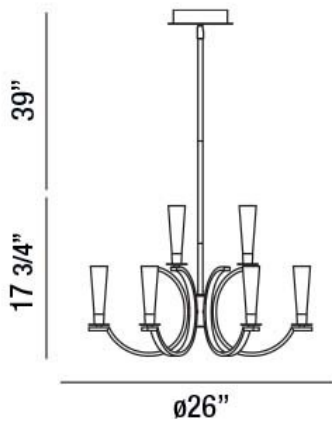

CROMO, 26" ROUND CHANDELIER

PRODUCT DETAILS

No.	:	25634-013
Product Color	:	POLISHED CHROME
Product Material	:	METAL
Shade / Accent Colour	:	CLEAR
Shade / Accent Material	:	GLASS
Diameter	:	26"
Height	:	17.75"
Overall Height	:	56.75"
Weight	:	11lbs

LIGHT SOURCE DETAILS

Number of Bulbs	:	9
Light Source	:	Halogen
Light Source Type	:	BI-PIN
Input Voltage	:	120V
Bulb Voltage	:	12V
Socket Type	:	G4
Wattage	:	20W
Total Wattage	:	180W
Bulb Included	:	Yes
Dimmable	:	Yes

OPTIONS AVAILABLE

ITEM NO.	FINISH	SHADE
25634-013	POLISHED CHROME	CLEAR

TECHNICAL DETAILS

Light Direction	:	Up
Hanging Support Type	:	ROD
Hanging Support Length	:	39"
Rods Included	:	3"+6"+12"+18"
Canopy / Backplate Height	:	1.5"
Canopy / Backplate Dia.	:	6.25"
Adjustable Lamp Head	:	No
Approval	:	