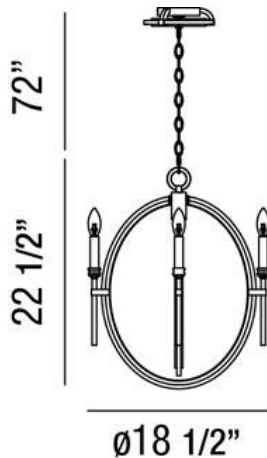

INFINITY, 19" ROUND CHANDELIER

PRODUCT DETAILS

No.	:	25646-016
Product Color	:	OIL RUBBED BRONZE
Product Material	:	METAL
Diameter	:	18.5"
Height	:	22.5"
Overall Height	:	94.5"
Weight	:	8.1lbs

LIGHT SOURCE DETAILS

Number of Bulbs	:	4
Light Source	:	Incandescent
Light Source Type	:	B10
Input Voltage	:	120V
Bulb Voltage	:	120V
Socket Type	:	E12
Wattage	:	60W
Total Wattage	:	240W
Bulb Included	:	No
Dimmable	:	Yes

OPTIONS AVAILABLE

ITEM NO.	FINISH	SHADE
25646-016	OIL RUBBED BRONZE	

TECHNICAL DETAILS

Light Direction	:	Up and Down
Hanging Support Type	:	CHAIN
Hanging Support Length	:	72"
Canopy / Backplate Height	:	1.88"
Canopy / Backplate Dia.	:	7"
Adjustable Lamp Head	:	No
Approval	:	