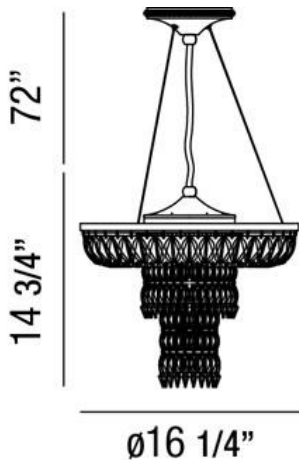

ROSALIA, 16" ROUND PENDANT

PRODUCT DETAILS

No.	:	25649-017
Product Color	:	ANTIQUE SILVER
Product Material	:	METAL
Shade / Accent Colour	:	CLEAR
Shade / Accent Material	:	CRYSTAL
Diameter	:	16.25"
Height	:	14.75"
Overall Height	:	86.75"
Weight	:	15.8lbs

LIGHT SOURCE DETAILS

Number of Bulbs	:	9
Light Source	:	Halogen
Light Source Type	:	BI-PIN
Input Voltage	:	120V
Bulb Voltage	:	12V
Socket Type	:	G4
Wattage	:	20W
Total Wattage	:	180W
Bulb Included	:	Yes
Dimmable	:	Yes

OPTIONS AVAILABLE

ITEM NO.	FINISH	SHADE
25649-017	ANTIQUE SILVER	CLEAR

TECHNICAL DETAILS

Light Direction	:	Down
Hanging Support Type	:	AIRCRAFT CABLE
Hanging Support Length	:	72"
Canopy / Backplate Height	:	2"
Canopy / Backplate Dia.	:	6.25"
Adjustable Lamp Head	:	No
Location	:	DRY
Approval	:	