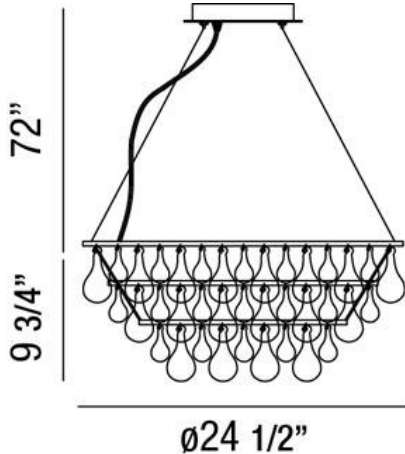

CANTO, 25" ROUND CHANDELIER

PRODUCT DETAILS

No.	:	25689-013
Product Color	:	OIL RUBBED BRONZE
Product Material	:	METAL
Shade / Accent Colour	:	CLEAR
Shade / Accent Material	:	GLASS DROPLETS
Diameter	:	24.5"
Height	:	9.75"
Overall Height	:	84.75"
Weight	:	37.4lbs

LIGHT SOURCE DETAILS

Number of Bulbs	:	8
Light Source	:	Incandescent
Light Source Type	:	B10
Input Voltage	:	120V
Bulb Voltage	:	120V
Socket Type	:	E12
Wattage	:	40W
Total Wattage	:	320W
Bulb Included	:	No
Dimmable	:	Yes

OPTIONS AVAILABLE

ITEM NO.	FINISH	SHADE
25689-013	OIL RUBBED BRONZE	CLEAR

TECHNICAL DETAILS

Light Direction	:	Down
Hanging Support Type	:	AIRCRAFT CABLE
Hanging Support Length	:	72"
Canopy / Backplate Height	:	1.25"
Canopy / Backplate Dia.	:	7.25"
Adjustable Lamp Head	:	No
Approval	:	