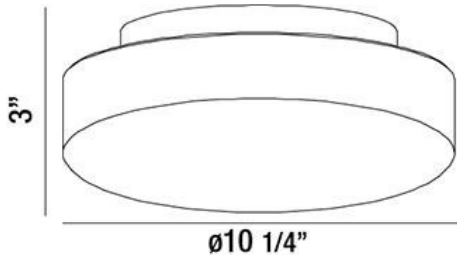

RAMATA, 11" CEILING MOUNT

PRODUCT DETAILS

No.	:	26144-016
Product Color	:	WHITE
Shade / Accent Colour	:	OPAL WHITE GLASS
Diameter	:	10.25"
Height	:	3"
Weight	:	2.4lbs

LIGHT SOURCE DETAILS

Number of Bulbs	:	1
Light Source	:	Incandescent
Light Source Type	:	A19
Input Voltage	:	120V
Bulb Voltage	:	120V
Socket Type	:	E26
Wattage	:	60W
Total Wattage	:	60W
Bulb Included	:	No
Dimmable	:	Yes

OPTIONS AVAILABLE

ITEM NO.	FINISH	SHADE
26144-016	WHITE	OPAL WHITE GLASS

TECHNICAL DETAILS

Canopy / Backplate Dia.	:	7"
Adjustable Lamp Head	:	No
Approval	:	

PROJECT INFORMATION

 Job Name: Date: Type:

 Comments: