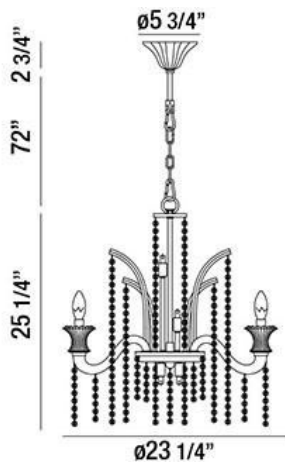

NAVA, 23" ROUND CHANDELIER

PRODUCT DETAILS

No.	:	26240-015
Product Color	:	CHROME
Product Material	:	METAL
Shade / Accent Colour	:	ICE BLUE
Shade / Accent Material	:	BLOWN GLASS
Diameter	:	23.25"
Height	:	25.25"
Overall Height	:	100"
Weight	:	10.5lbs

LIGHT SOURCE DETAILS

Number of Bulbs	:	3 / 4
Light Source	:	Halogen / Halogen
Light Source Type	:	B10 / G9
Input Voltage	:	120 / 120V
Bulb Voltage	:	120 / 120V
Socket Type	:	E12 / G9
Wattage	:	60 / 40W
Total Wattage	:	120 / 160W
Bulb Included	:	No / No
Dimmable	:	Yes / Yes

OPTIONS AVAILABLE

ITEM NO.	FINISH	SHADE
26240-015	CHROME	ICE BLUE

TECHNICAL DETAILS

Light Direction	:	Up
Hanging Support Type	:	CHAIN
Hanging Support Length	:	72"
Canopy / Backplate Height	:	2.75"
Canopy / Backplate Dia.	:	5.75"
Adjustable Lamp Head	:	No
Approval	:	