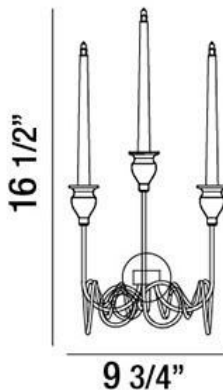

### PRODUCT DETAILS

No.	:	26344-010
Product Color	:	CHROME
Product Material	:	METAL
Width	:	9.75"
Height	:	16.5"
Ext	:	7.25"
Weight	:	2.6lbs

### LIGHT SOURCE DETAILS

Number of Bulbs	:	3
Light Source	:	Halogen
Light Source Type	:	BI-PIN
Input Voltage	:	120V
Bulb Voltage	:	12V
Socket Type	:	G4
Wattage	:	20W
Total Wattage	:	60W
Bulb Included	:	Yes
Dimmable	:	Yes

### TECHNICAL DETAILS

Canopy / Backplate Height	:	2"
Canopy / Backplate Dia.	:	4.5"
Adjustable Lamp Head	:	No
Approval	:	