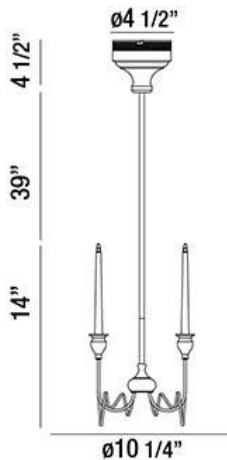

CANDELA, 10" ROUND CHANDELIER

PRODUCT DETAILS

No.	:	26345-017
Product Color	:	CHROME
Product Material	:	METAL
Diameter	:	10.25"
Height	:	14"
Overall Height	:	57.5"
Weight	:	4lbs

LIGHT SOURCE DETAILS

Number of Bulbs	:	3
Light Source	:	Halogen
Light Source Type	:	BI-PIN
Input Voltage	:	120V
Bulb Voltage	:	12V
Socket Type	:	G4
Wattage	:	20W
Total Wattage	:	60W
Bulb Included	:	Yes
Dimmable	:	Yes

OPTIONS AVAILABLE

ITEM NO.	FINISH	SHADE
26345-017	CHROME	

TECHNICAL DETAILS

Light Direction	:	Up and Down
Hanging Support Type	:	ROD
Hanging Support Length	:	39"
Rods Included	:	3"+6"+12"+18"
Canopy / Backplate Height	:	4.5"
Canopy / Backplate Dia.	:	4.5"
Adjustable Lamp Head	:	No
Approval	:	