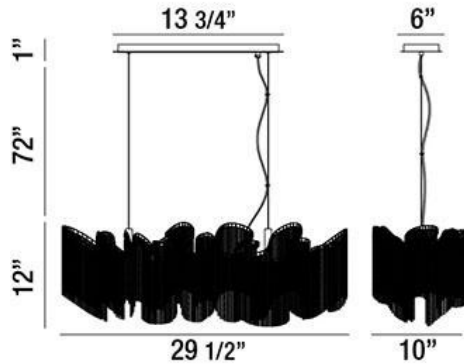

ELLENA, 30" LINEAR CHANDELIER

PRODUCT DETAILS

No.	:	26608-013
Product Color	:	NICKEL
Product Material	:	METAL
Shade / Accent Colour	:	CLEAR
Shade / Accent Material	:	CRYSTAL BEADS
Length	:	29.5"
Width	:	10"
Height	:	12"
Overall Height	:	85"
Weight	:	15.3lbs

OPTIONS AVAILABLE

ITEM NO.	FINISH	SHADE
26608-013	NICKEL	CLEAR

TECHNICAL DETAILS

Light Direction	:	Down
Hanging Support Type	:	AIRCRAFT CABLE
Hanging Support Length	:	72"
Canopy / Backplate Length	:	13.75"
Canopy / Backplate Height	:	1"
Canopy / Backplate Width	:	6"
Adjustable Lamp Head	:	No
Approval	:	