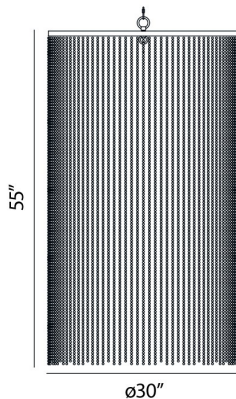

BLOOMINGTON, 30" ROUND PENDANT

PRODUCT DETAILS

No.	:	26629-018
Product Color	:	BRONZE
Product Material	:	METAL
Shade / Accent Colour	:	BRONZE
Shade / Accent Material	:	TRIMMABLE METAL BEADS
Diameter	:	30"
Height	:	55"
Weight	:	26lbs

TECHNICAL DETAILS

Light Direction	:	Down
Hanging Support Type	:	CHAIN
Adjustable Lamp Head	:	No

OPTIONS AVAILABLE

ITEM NO.	FINISH	SHADE
26629-018	BRONZE	BRONZE
26629-025	CHROME	CHROME

PROJECT INFORMATION

 Job Name: Date: Type: