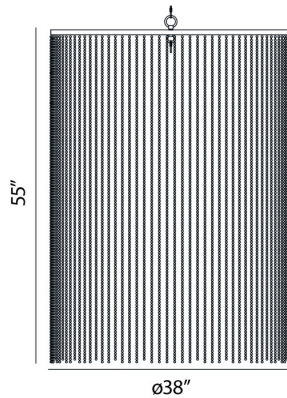

BLOOMINGTON, 38" ROUND PENDANT

PRODUCT DETAILS

No.	:	26630-014
Product Color	:	BRONZE
Product Material	:	METAL
Shade / Accent Colour	:	BRONZE
Shade / Accent Material	:	TRIMMABLE METAL BEADS
Diameter	:	38"
Height	:	55"
Weight	:	34lbs

TECHNICAL DETAILS

Light Direction	:	Down
Hanging Support Type	:	CHAIN
Adjustable Lamp Head	:	No
Approval	:	

OPTIONS AVAILABLE

ITEM NO.	FINISH	SHADE
26630-014	BRONZE	BRONZE
26630-021	CHROME	CHROME

PROJECT INFORMATION