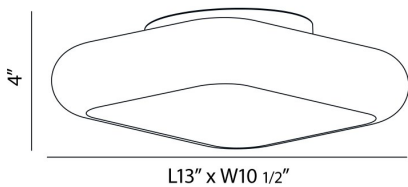

## ALMA, 13" CEILING MOUNT

### PRODUCT DETAILS

No.	:	26631-011
Product Color	:	BRONZE
Product Material	:	METAL
Shade / Accent Colour	:	OPAL WHITE
Shade / Accent Material	:	GLASS
Length	:	13"
Width	:	10.5"
Height	:	4"
Weight	:	3.9lbs

### TECHNICAL DETAILS

Canopy / Backplate Height	:	1"
Canopy / Backplate Dia.	:	6.75"
Adjustable Lamp Head	:	No
Approval	:	