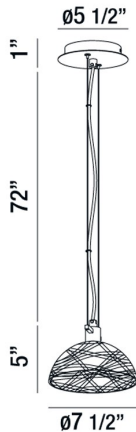

CARAMICO, 8" ROUND PENDANT

PRODUCT DETAILS

No.	:	28136-019
Product Color	:	CHROME
Product Material	:	METAL
Shade / Accent Colour	:	CLEAR
Shade / Accent Material	:	HANDMADE GLASS
Diameter	:	7.5"
Height	:	5"
Overall Height	:	78"
Weight	:	2.6lbs

LIGHT SOURCE DETAILS

Number of Bulbs	:	1
Light Source	:	Halogen
Light Source Type	:	G9
Input Voltage	:	120V
Bulb Voltage	:	120V
Socket Type	:	G9
Wattage	:	40W
Total Wattage	:	40W
Bulb Included	:	Yes
Dimmable	:	Yes

OPTIONS AVAILABLE

ITEM NO.	FINISH	SHADE
28136-019	CHROME	CLEAR

TECHNICAL DETAILS

Light Direction	:	Down
Hanging Support Type	:	AIRCRAFT CABLE
Hanging Support Length	:	72"
Canopy / Backplate Height	:	1"
Canopy / Backplate Dia.	:	5.5"
Adjustable Lamp Head	:	No
Location	:	DRY
Approval	:	