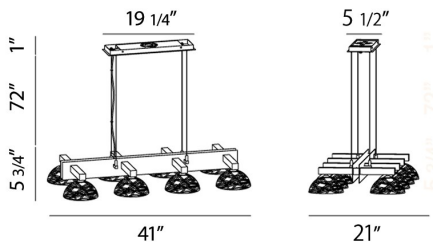

CARAMICO, 41" LINEAR CHANDELIER

PRODUCT DETAILS

No.	:	28138-013
Product Color	:	CHROME
Product Material	:	METAL
Shade / Accent Colour	:	CLEAR
Shade / Accent Material	:	HANDMADE GLASS
Length	:	41"
Width	:	21"
Height	:	5.75"
Overall Height	:	78.75"
Weight	:	26lbs

OPTIONS AVAILABLE

ITEM NO.	FINISH	SHADE
28138-013	CHROME	CLEAR

TECHNICAL DETAILS

Light Direction	:	Down
Hanging Support Type	:	AIRCRAFT CABLE
Hanging Support Length	:	72"
Canopy / Backplate Length	:	19.25"
Canopy / Backplate Height	:	1"
Canopy / Backplate Width	:	5.5"
Adjustable Lamp Head	:	No
Location	:	DRY
Approval	:	