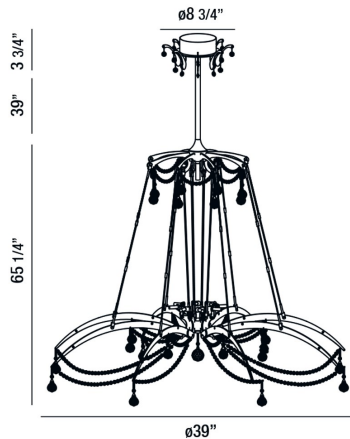

GAMBARI, 39" ROUND CHANDELIER

PRODUCT DETAILS

No.	:	28145-011
Product Color	:	SATIN NICKEL
Product Material	:	METAL
Shade / Accent Colour	:	CLEAR
Shade / Accent Material	:	CRYSTAL BEADS
Diameter	:	39"
Height	:	65.25"
Overall Height	:	108"
Weight	:	19.8lbs

LIGHT SOURCE DETAILS

Number of Bulbs	:	8
Light Source	:	Incandescent
Light Source Type	:	B10
Input Voltage	:	120V
Bulb Voltage	:	120V
Socket Type	:	E12
Wattage	:	40W
Total Wattage	:	320W
Bulb Included	:	No
Dimmable	:	Yes

OPTIONS AVAILABLE

ITEM NO.	FINISH	SHADE
28145-011	SATIN NICKEL	CLEAR

TECHNICAL DETAILS

Light Direction	:	Up and Down
Hanging Support Type	:	ROD
Hanging Support Length	:	39"
Rods Included	:	3"+6"+12"+18"
Canopy / Backplate Height	:	3.75"
Canopy / Backplate Dia.	:	8.75"
Adjustable Lamp Head	:	No
Location	:	DRY
Approval	:	