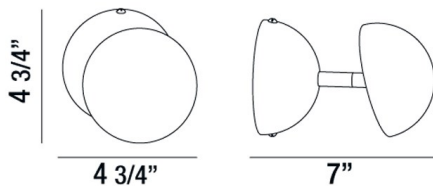

NOBLE, WALL MOUNT

PRODUCT DETAILS

| | | |
|-------------------------|---|-----------------|
| No. | : | 28157-014 |
| Product Color | : | CHROME |
| Product Material | : | METAL |
| Shade / Accent Colour | : | POLISHED CHROME |
| Shade / Accent Material | : | METAL |
| Width | : | 4.75" |
| Height | : | 4.75" |
| Ext | : | 7" |
| Weight | : | 1.3lbs |
| Shade Diameter | : | 4.75" |

OPTIONS AVAILABLE

| ITEM NO. | FINISH | SHADE |
|-----------|--------|-----------------|
| 28157-014 | CHROME | POLISHED CHROME |

TECHNICAL DETAILS

| | | |
|---------------------------|---|---|
| Canopy / Backplate Height | : | 2.5" |
| Canopy / Backplate Dia. | : | 4.68" |
| Adjustable Lamp Head | : | Yes |
| Location | : | DRY |
| Approval | : |  |