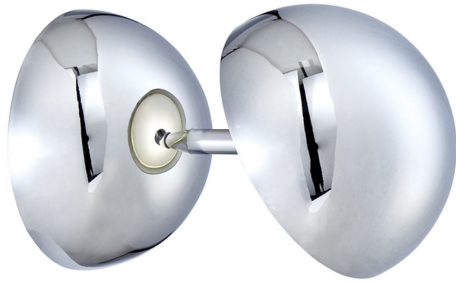

NOBLE, WALL MOUNT

PRODUCT DETAILS

| | | |
|-------------------------|---|-----------------|
| No. | : | 28157-014 |
| Product Color | : | CHROME |
| Product Material | : | METAL |
| Shade / Accent Colour | : | POLISHED CHROME |
| Shade / Accent Material | : | METAL |
| Width | : | 4.75" |
| Height | : | 4.75" |
| Ext | : | 7" |
| Weight | : | 1.3lbs |
| Shade Diameter | : | 4.75" |

LIGHT SOURCE DETAILS

| | | |
|-------------------|---|----------------|
| Light Source Type | : | INTEGRATED LED |
| Input Voltage | : | 120V |
| Bulb Voltage | : | 120V |
| Total Wattage | : | 6W |
| Initial Lumens | : | 540lm |
| Kelvin | : | 4000K |
| CRI | : | 80+ |
| Dimmable | : | Yes |

OPTIONS AVAILABLE

| ITEM NO. | FINISH | SHADE |
|-----------|--------|-----------------|
| 28157-014 | CHROME | POLISHED CHROME |

TECHNICAL DETAILS

| | | |
|---------------------------|---|---|
| Canopy / Backplate Height | : | 2.5" |
| Canopy / Backplate Dia. | : | 4.68" |
| Adjustable Lamp Head | : | Yes |
| Location | : | DRY |
| Approval | : |  |