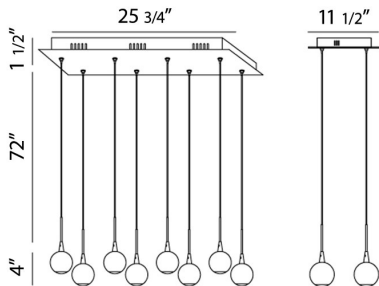

PATRUNO, 26" RECTANGULAR CHANDELIER

PRODUCT DETAILS

No.	:	28169-017
Product Color	:	MATTE WHITE
Product Material	:	METAL
Shade / Accent Colour	:	FROSTED
Shade / Accent Material	:	ACRYLIC
Length	:	25.75"
Width	:	11.5"
Height	:	4"
Overall Height	:	77.5"
Weight	:	13.8lbs

ITEM NO.	FINISH	SHADE
28169-017	MATTE WHITE	FROSTED

TECHNICAL DETAILS

Light Direction	:	Down
Hanging Support Type	:	WIRE
Hanging Support Length	:	72"
Canopy / Backplate Length	:	25.75"
Canopy / Backplate Height	:	1.5"
Canopy / Backplate Width	:	11.5"
Adjustable Lamp Head	:	No
Location	:	DRY
Approval	:	