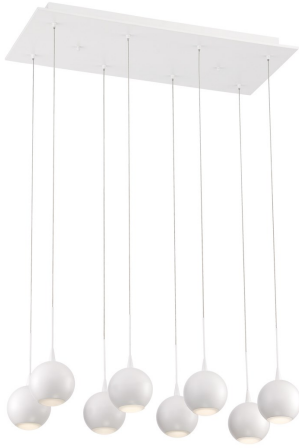

PATRUNO, 26" RECTANGULAR CHANDELIER

PRODUCT DETAILS

No.	:	28169-017
Product Color	:	MATTE WHITE
Product Material	:	METAL
Shade / Accent Colour	:	FROSTED
Shade / Accent Material	:	ACRYLIC
Length	:	25.75"
Width	:	11.5"
Height	:	4"
Overall Height	:	77.5"
Weight	:	13.8lbs

LIGHT SOURCE DETAILS

Light Source Type	:	INTEGRATED LED
Input Voltage	:	120V
Bulb Voltage	:	120V
Socket Type	:	LED
Total Wattage	:	18W
Initial Lumens	:	1200lm
Kelvin	:	4200K
CRI	:	80+
Dimmable	:	Yes

OPTIONS AVAILABLE

ITEM NO.	FINISH	SHADE
28169-017	MATTE WHITE	FROSTED

TECHNICAL DETAILS

Light Direction	:	Down
Hanging Support Type	:	WIRE
Hanging Support Length	:	72"
Canopy / Backplate Length	:	25.75"
Canopy / Backplate Height	:	1.5"
Canopy / Backplate Width	:	11.5"
Adjustable Lamp Head	:	No
Location	:	DRY
Approval	:	