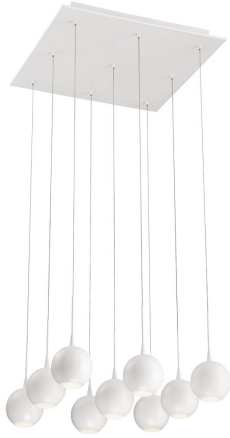

## PATRUNO, 19" SQUARE CHANDELIER

### PRODUCT DETAILS

No.	:	28170-013
Product Color	:	MATTE WHITE
Product Material	:	METAL
Shade / Accent Colour	:	FROSTED
Shade / Accent Material	:	ACRYLIC
Length	:	18.5"
Width	:	18.5"
Height	:	4"
Overall Height	:	77.5"
Weight	:	15.8lbs

### OPTIONS AVAILABLE

ITEM NO.	FINISH	SHADE
28170-013	MATTE WHITE	FROSTED

### TECHNICAL DETAILS

Light Direction	:	Down
Hanging Support Type	:	WIRE
Hanging Support Length	:	72"
Canopy / Backplate Length	:	18.5"
Canopy / Backplate Height	:	1.5"
Canopy / Backplate Width	:	18.5"
Adjustable Lamp Head	:	No
Location	:	DRY
Approval	:	