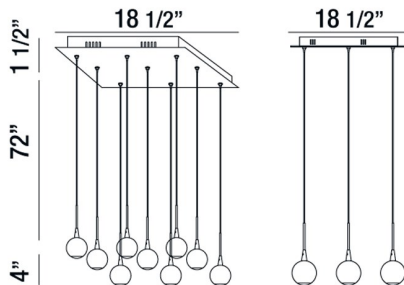

### PRODUCT DETAILS

No.	:	28170-013
Product Color	:	MATTE WHITE
Product Material	:	METAL
Shade / Accent Colour	:	FROSTED
Shade / Accent Material	:	ACRYLIC
Length	:	18.5"
Width	:	18.5"
Height	:	4"
Overall Height	:	77.5"
Weight	:	15.8lbs

### TECHNICAL DETAILS

Light Direction	:	Down
Hanging Support Type	:	WIRE
Hanging Support Length	:	72"
Canopy / Backplate Length	:	18.5"
Canopy / Backplate Height	:	1.5"
Canopy / Backplate Width	:	18.5"
Adjustable Lamp Head	:	No
Location	:	DRY
Approval	:	