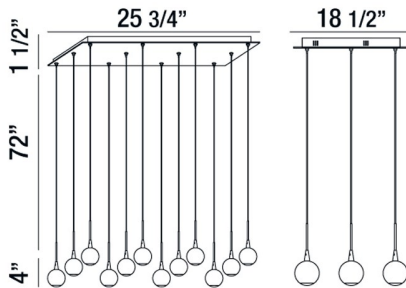

PATRUNO, 26" RECTANGULAR CHANDELIER

PRODUCT DETAILS

No.	:	28171-010
Product Color	:	MATTE WHITE
Product Material	:	METAL
Shade / Accent Colour	:	FROSTED
Shade / Accent Material	:	ACRYLIC
Length	:	25.75"
Width	:	18.5"
Height	:	4"
Overall Height	:	77.5"
Weight	:	20.6lbs

ITEM NO.	FINISH	SHADE
28171-010	MATTE WHITE	FROSTED

TECHNICAL DETAILS

Light Direction	:	Down
Hanging Support Type	:	WIRE
Hanging Support Length	:	72"
Canopy / Backplate Length	:	25.75"
Canopy / Backplate Height	:	1.5"
Canopy / Backplate Width	:	18.5"
Adjustable Lamp Head	:	No
Location	:	DRY
Approval	:	