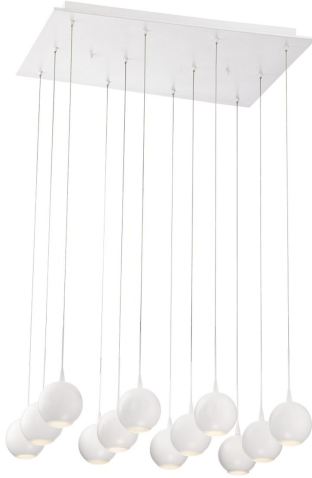

PATRUNO, 26" RECTANGULAR CHANDELIER

PRODUCT DETAILS

No.	:	28171-010
Product Color	:	MATTE WHITE
Product Material	:	METAL
Shade / Accent Colour	:	FROSTED
Shade / Accent Material	:	ACRYLIC
Length	:	25.75"
Width	:	18.5"
Height	:	4"
Overall Height	:	77.5"
Weight	:	20.6lbs

LIGHT SOURCE DETAILS

Light Source Type	:	INTEGRATED LED
Input Voltage	:	120V
Bulb Voltage	:	120V
Socket Type	:	LED
Total Wattage	:	26W
Initial Lumens	:	1900lm
Kelvin	:	4200K
CRI	:	80+
Dimmable	:	Yes

OPTIONS AVAILABLE

ITEM NO.	FINISH	SHADE
28171-010	MATTE WHITE	FROSTED

TECHNICAL DETAILS

Light Direction	:	Down
Hanging Support Type	:	WIRE
Hanging Support Length	:	72"
Canopy / Backplate Length	:	25.75"
Canopy / Backplate Height	:	1.5"
Canopy / Backplate Width	:	18.5"
Adjustable Lamp Head	:	No
Location	:	DRY
Approval	:	