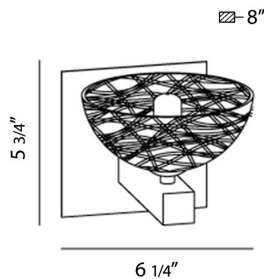

### PRODUCT DETAILS

No.	:	28199-014
Product Color	:	CHROME
Product Material	:	METAL
Shade / Accent Colour	:	CLEAR
Shade / Accent Material	:	HANDMADE GLASS
Width	:	6.25"
Height	:	5.75"
Ext	:	8"
Weight	:	2.4lbs

### TECHNICAL DETAILS

Canopy / Backplate Length	:	6.25"
Canopy / Backplate Height	:	1"
Canopy / Backplate Width	:	5.75"
Adjustable Lamp Head	:	No
Mounting	:	Up
Location	:	DRY
Approval	:	