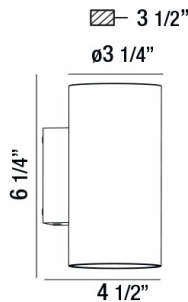

ROTONDO, LED OUTDOOR WALL MOUNT

PRODUCT DETAILS

No.	:	28301-011
Product Color	:	SILVER
Shade / Accent Colour	:	FROST GLASS
Width	:	4.5"
Height	:	6.25"
Ext	:	3.5"
Weight	:	1.5lbs

LIGHT SOURCE DETAILS

Light Source Type	:	INTEGRATED LED
Input Voltage	:	120V
Bulb Voltage	:	120V
Socket Type	:	LED
Total Wattage	:	14W
Initial Lumens	:	830lm
Kelvin	:	3000K
CRI	:	80
Dimmable	:	No

OPTIONS AVAILABLE

ITEM NO.	FINISH	SHADE
28301-011	SILVER	FROST GLASS

TECHNICAL DETAILS

Light Direction	:	Up
Canopy / Backplate Length	:	1.31"
Canopy / Backplate Width	:	2.96"
Driver	:	Electronic driver 120V 50/60Hz
Adjustable Lamp Head	:	No
IP Rating	:	54
Location	:	WET
Approval	:	
Title 24	:	Yes