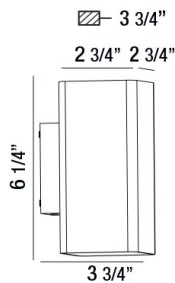

### PRODUCT DETAILS

No.	:	28302-018
Product Color	:	SILVER
Shade / Accent Colour	:	FROST PC
Width	:	2.75"
Height	:	6.25"
Ext	:	3.75"
Weight	:	1.5lbs

### TECHNICAL DETAILS

Light Direction	:	Up
Canopy / Backplate Length	:	1.31"
Canopy / Backplate Width	:	2.96"
Driver	:	Electronic driver 120V 50/60Hz
Adjustable Lamp Head	:	No
IP Rating	:	54
Location	:	WET
Approval	:	
Title 24	:	Yes