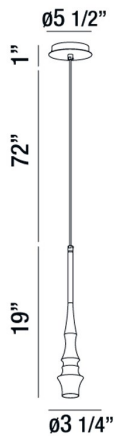

SANO, 6" ROUND PENDANT

PRODUCT DETAILS

No.	:	28405-017
Product Color	:	CHROME
Product Material	:	METAL
Shade / Accent Colour	:	CHROME
Shade / Accent Material	:	HAND-POLISHED METAL
Diameter	:	3.25"
Height	:	19"
Overall Height	:	92"
Weight	:	1.7lbs

LIGHT SOURCE DETAILS

Number of Bulbs	:	1
Light Source	:	Halogen
Light Source Type	:	GU10
Input Voltage	:	120V
Bulb Voltage	:	120V
Socket Type	:	GU10
Wattage	:	50W
Total Wattage	:	50W
Bulb Included	:	No
Dimmable	:	Yes

OPTIONS AVAILABLE

ITEM NO.	FINISH	SHADE
28405-017	CHROME	CHROME
28405-024	SATIN NICKEL	SATIN NICKEL

TECHNICAL DETAILS

Light Direction	:	Down
Hanging Support Type	:	WIRE
Hanging Support Length	:	72"
Canopy / Backplate Height	:	1"
Canopy / Backplate Dia.	:	5.5"
Adjustable Lamp Head	:	No
Location	:	DRY
Approval	:	