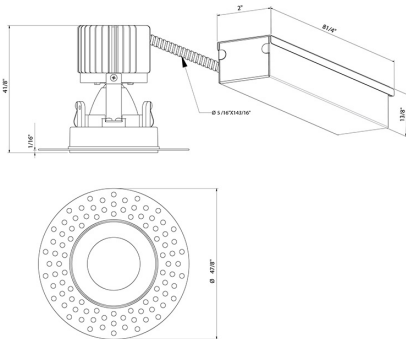

28715-30, AMIGO 3" ROUND TRIMLESS DOWNLIGHT, 15W LED

PRODUCT DETAILS

No.	:	28715-30-016
Product Color	:	WHITE
Diameter	:	2.75"
Height	:	4.125"
Weight	:	1.6lbs

TECHNICAL DETAILS

Location	:	DRY
Approval	:	
Beam Angle	:	40
Cut Hole Diameter	:	3"

LIGHT SOURCE DETAILS

Number of Bulbs	:	1
Light Source	:	LED
Light Source Type	:	LED
Input Voltage	:	120V
Socket Type	:	LED
Wattage	:	15W
Total Lumen	:	1290lm
Kelvin	:	3000K
CRI	:	90
Bulb Included	:	Yes
Dimmable	:	Yes

Options Available

ITEM NO.	FINISH	SHADE
28715-30-016	WHITE	
28715-30-024	BLACK	

PROJECT INFORMATION

Job Name: Date: Type:

Comments: