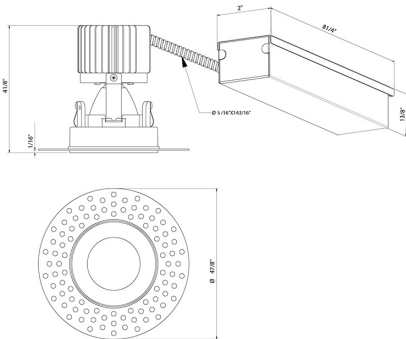

28715-35, AMIGO 3" ROUND TRIMLESS DOWNLIGHT, 15W LED

PRODUCT DETAILS

No.	:	28715-35-016
Product Color	:	WHITE
Diameter	:	2.75"
Height	:	4.125"
Weight	:	1.6lbs

TECHNICAL DETAILS

Location	:	DRY
Approval	:	
Beam Angle	:	40
Cut Hole Diameter	:	3"

LIGHT SOURCE DETAILS

Number of Bulbs	:	1
Light Source	:	LED
Light Source Type	:	LED
Input Voltage	:	120V
Socket Type	:	LED
Wattage	:	15W
Total Lumen	:	1290lm
Kelvin	:	3500K
CRI	:	90
Bulb Included	:	Yes
Dimmable	:	Yes

Options Available

ITEM NO.	FINISH	SHADE
28715-35-016	WHITE	
28715-35-024	BLACK	

PROJECT INFORMATION

Job Name: Date: Type:

Comments: