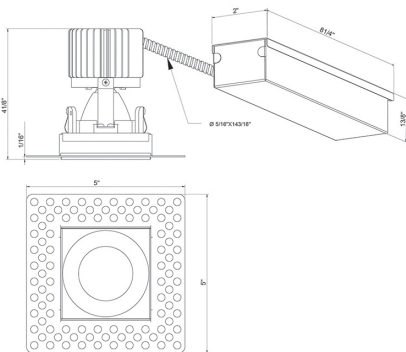

28717-30, AMIGO 3" SQUARE TRIMLESS DOWNLIGHT, 15W LED

PRODUCT DETAILS

No.	:	28717-30-010
Product Color	:	WHITE
Shade / Accent Colour	:	WHITE
Length	:	2.75"
Width	:	2.75"
Height	:	4.125"
Weight	:	1.6lbs

TECHNICAL DETAILS

Location	:	DRY
Approval	:	
Beam Angle	:	40
Cut Hole Length	:	3"
Cut Hole Width	:	3"

Options Available

ITEM NO.	FINISH	SHADE
28717-30-010	WHITE	WHITE
28717-30-024	BLACK	BLACK

LIGHT SOURCE DETAILS

Number of Bulbs	:	1
Light Source	:	LED
Light Source Type	:	LED
Input Voltage	:	120V
Socket Type	:	LED
Wattage	:	15W
Total Lumen	:	1290lm
Kelvin	:	3000K
CRI	:	90
Bulb Included	:	Yes
Dimmable	:	Yes

PROJECT INFORMATION

Job Name: Date: Type:

Comments: