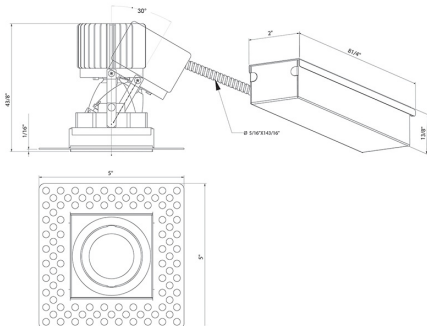

28718-35, AMIGO 3" SQUARE TRIMLESS GIMBAL, 15W LED

PRODUCT DETAILS

No.	:	28718-35-017
Product Color	:	WHITE
Shade / Accent Colour	:	WHITE
Length	:	2.75"
Width	:	2.75"
Height	:	4.125"
Weight	:	1.5lbs

TECHNICAL DETAILS

Location	:	DRY
Approval	:	
Beam Angle	:	40
Cut Hole Length	:	3"
Cut Hole Width	:	3"

Options Available

ITEM NO.	FINISH	SHADE
28718-35-017	WHITE	WHITE
28718-35-028	BLACK	BLACK

LIGHT SOURCE DETAILS

Number of Bulbs	:	1
Light Source	:	LED
Light Source Type	:	LED
Input Voltage	:	120V
Socket Type	:	LED
Wattage	:	15W
Total Lumen	:	1290lm
Kelvin	:	3500K
CRI	:	90
Bulb Included	:	Yes
Dimmable	:	Yes