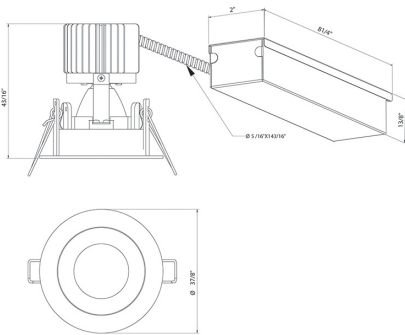

28719-35, AMIGO 3 1/4" ROUND TRIM DOWNLIGHT, 15W LED

PRODUCT DETAILS

No.	:	28719-35-014
Product Color	:	WHITE
Shade / Accent Colour	:	WHITE
Diameter	:	3.875"
Height	:	4.125"
Weight	:	1.5lbs

TECHNICAL DETAILS

Location	:	DRY
Approval	:	
Beam Angle	:	40
Cut Hole Diameter	:	3.25"

Options Available

ITEM NO.	FINISH	SHADE
28719-35-014	WHITE	WHITE
28719-35-028	BLACK	BLACK

LIGHT SOURCE DETAILS

Number of Bulbs	:	1
Light Source	:	LED
Light Source Type	:	LED
Input Voltage	:	120V
Socket Type	:	LED
Wattage	:	15W
Total Lumen	:	1290lm
Kelvin	:	3500K
CRI	:	90
Bulb Included	:	Yes
Dimmable	:	Yes