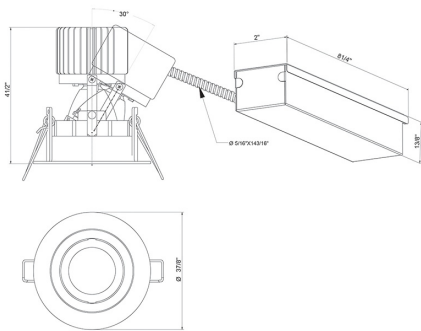

28720-30, AMIGO 3 1/4" ROUND TRIM GIMBAL, 15W LED

PRODUCT DETAILS

No.	:	28720-30-010
Product Color	:	WHITE
Shade / Accent Colour	:	WHITE
Diameter	:	3.875"
Height	:	4.125"
Weight	:	1.5lbs

TECHNICAL DETAILS

Location	:	DRY
Approval	:	
Beam Angle	:	40
Cut Hole Diameter	:	3.25"

Options Available

ITEM NO.	FINISH	SHADE
28720-30-010	WHITE	WHITE
28720-30-021	BLACK	BLACK

LIGHT SOURCE DETAILS

Number of Bulbs	:	1
Light Source	:	LED
Light Source Type	:	LED
Input Voltage	:	120V
Socket Type	:	LED
Wattage	:	15W
Total Lumen	:	1290lm
Kelvin	:	3000K
CRI	:	90
Bulb Included	:	Yes
Dimmable	:	Yes