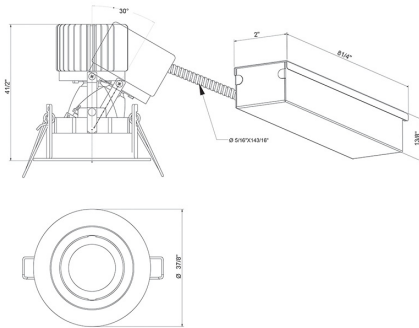

28720-35, AMIGO 3 1/4" ROUND TRIM GIMBAL, 15W LED

PRODUCT DETAILS

No.	:	28720-35-010
Product Color	:	WHITE
Shade / Accent Colour	:	WHITE
Diameter	:	3.875"
Height	:	4.125"
Weight	:	1.5lbs

TECHNICAL DETAILS

Location	:	DRY
Approval	:	
Beam Angle	:	40
Cut Hole Diameter	:	3.25"

Options Available

ITEM NO.	FINISH	SHADE
28720-35-010	WHITE	WHITE
28720-35-021	BLACK	BLACK

LIGHT SOURCE DETAILS

Number of Bulbs	:	1
Light Source	:	LED
Light Source Type	:	LED
Input Voltage	:	120V
Socket Type	:	LED
Wattage	:	15W
Total Lumen	:	1290lm
Kelvin	:	3500K
CRI	:	90
Bulb Included	:	Yes
Dimmable	:	Yes