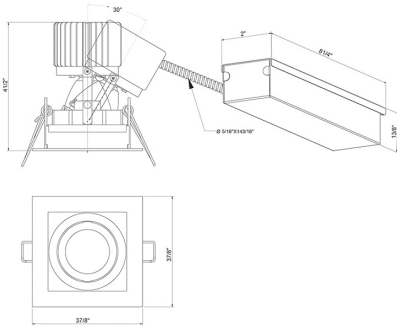

28722-30, AMIGO 3 1/4" SQUARE TRIM GIMBAL, 15W LED

PRODUCT DETAILS

No.	:	28722-30-014
Product Color	:	WHITE
Shade / Accent Colour	:	WHITE
Length	:	3.875"
Width	:	3.875"
Height	:	4.125"
Weight	:	1.5lbs

TECHNICAL DETAILS

Location	:	DRY
Approval	:	
Beam Angle	:	40
Cut Hole Length	:	3.25"
Cut Hole Width	:	3.25"

Options Available

ITEM NO.	FINISH	SHADE
28722-30-014	WHITE	WHITE
28722-30-021	BLACK	BLACK

LIGHT SOURCE DETAILS

Number of Bulbs	:	1
Light Source	:	LED
Light Source Type	:	LED
Input Voltage	:	120V
Socket Type	:	LED
Wattage	:	15W
Total Lumen	:	1290lm
Kelvin	:	3000K
CRI	:	90
Bulb Included	:	Yes
Dimmable	:	Yes