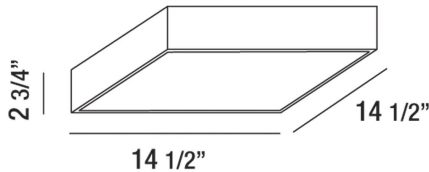

TECHNICAL DETAILS

Adjustable Lamp Head	:	No
Location	:	DRY
Approval	:	

PROJECT INFORMATION

Job Name: Date: Type:

Comments: