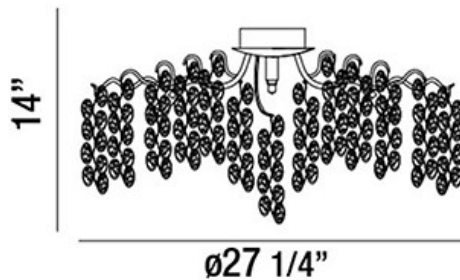

CAMPOBASSO, 27" CEILING MOUNT

PRODUCT DETAILS

No.	:	29057-016
Product Color	:	ANTIQUE GOLD
Product Material	:	METAL
Shade / Accent Colour	:	CLEAR/AMBER
Shade / Accent Material	:	HAND PRESSED GLASS
Diameter	:	27.25"
Height	:	14"
Weight	:	20lbs

LIGHT SOURCE DETAILS

Number of Bulbs	:	7
Light Source	:	Halogen
Light Source Type	:	G9
Input Voltage	:	120V
Socket Type	:	G9
Wattage	:	40W
Total Wattage	:	280W
Bulb Included	:	Yes
Dimmable	:	Yes

OPTIONS AVAILABLE

ITEM NO.	FINISH	SHADE
29057-016	ANTIQUE GOLD	CLEAR/AMBER

TECHNICAL DETAILS

Adjustable Lamp Head	:	No
Location	:	DRY
Approval	:	

PROJECT INFORMATION

Job Name: Date: Type:

Comments: