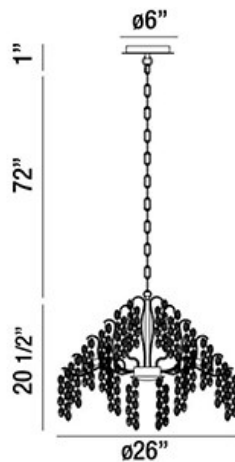

CAMPOBASSO, 26" ROUND CHANDELIER

PRODUCT DETAILS

No.	:	29059-010
Product Color	:	ANTIQUE GOLD
Product Material	:	METAL
Shade / Accent Colour	:	CLEAR/AMBER
Shade / Accent Material	:	HAND PRESSED GLASS
Diameter	:	26"
Height	:	20.5"
Overall Height	:	93.5"
Weight	:	23.1lbs

LIGHT SOURCE DETAILS

Number of Bulbs	:	8
Light Source	:	Halogen
Light Source Type	:	G9
Input Voltage	:	120V
Socket Type	:	G9
Wattage	:	40W
Total Wattage	:	320W
Bulb Included	:	Yes
Dimmable	:	Yes

OPTIONS AVAILABLE

ITEM NO.	FINISH	SHADE
29059-010	ANTIQUE GOLD	CLEAR/AMBER

TECHNICAL DETAILS

Light Direction	:	Down
Hanging Support Type	:	CHAIN
Hanging Support Length	:	72"
Canopy / Backplate Height	:	1"
Canopy / Backplate Dia.	:	6"
Adjustable Lamp Head	:	No
Location	:	DRY
Approval	:	