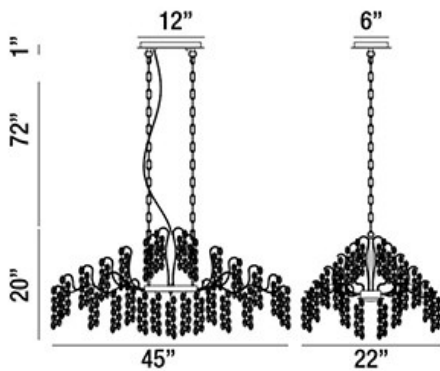

## CAMPOBASSO, 45" OVAL CHANDELIER

### PRODUCT DETAILS

No.	:	29061-013
Product Color	:	ANTIQUÉ GOLD
Product Material	:	METAL
Shade / Accent Colour	:	CLEAR/AMBER
Shade / Accent Material	:	HAND PRESSED GLASS
Length	:	45"
Width	:	22"
Height	:	20"
Overall Height	:	93"
Weight	:	35.6lbs

### LIGHT SOURCE DETAILS

Number of Bulbs	:	10
Light Source	:	Halogen
Light Source Type	:	G9
Input Voltage	:	120V
Socket Type	:	G9
Wattage	:	40W
Total Wattage	:	400W
Bulb Included	:	Yes
Dimmable	:	Yes

### TECHNICAL DETAILS

Light Direction	:	Down
Hanging Support Type	:	CHAIN
Hanging Support Length	:	72"
Canopy / Backplate Length	:	12"
Canopy / Backplate Height	:	1"
Canopy / Backplate Width	:	6"
Adjustable Lamp Head	:	No
Location	:	DRY
Approval	:	