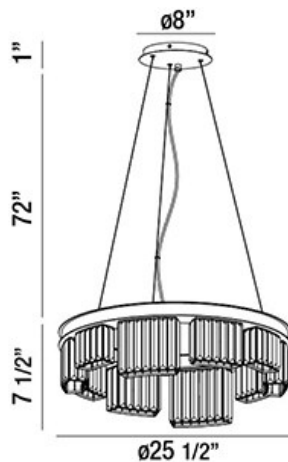

### PRODUCT DETAILS

No.	:	29079-018
Product Color	:	CHROME
Product Material	:	METAL
Shade / Accent Colour	:	CLEAR
Shade / Accent Material	:	CRYSTAL
Diameter	:	25.5"
Height	:	7.5"
Overall Height	:	80.5"
Weight	:	32.5lbs

### LIGHT SOURCE DETAILS

Number of Bulbs	:	10
Light Source	:	Halogen
Light Source Type	:	G9
Input Voltage	:	120V
Socket Type	:	G9
Wattage	:	40W
Total Wattage	:	400W
Bulb Included	:	Yes
Dimmable	:	Yes

### TECHNICAL DETAILS

Light Direction	:	Down
Hanging Support Type	:	AIRCRAFT CABLE
Hanging Support Length	:	72"
Canopy / Backplate Height	:	1"
Canopy / Backplate Dia.	:	8"
Adjustable Lamp Head	:	No
Location	:	DRY
Approval	:	