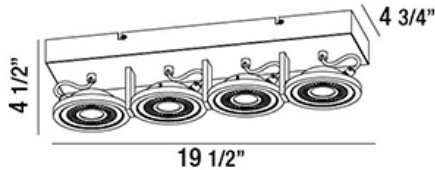

VISION, 4-LIGHT LED

PRODUCT DETAILS

No.	:	29482-016
Product Color	:	WHITE
Length	:	19.5"
Width	:	4.75"
Height	:	4.5"
Weight	:	6.7lbs

TECHNICAL DETAILS

Approval	:	
Beam Angle	:	60
Vertical Adjustment	:	90
Horizontal Adjustment	:	360

Options Available

ITEM NO.	FINISH	SHADE
29482-016	WHITE	

LIGHT SOURCE DETAILS

Number of Bulbs	:	4
Light Source	:	LED
Light Source Type	:	LED
Input Voltage	:	120V
Socket Type	:	LED
Wattage	:	5W
Total Lumen	:	1800lm
Kelvin	:	3000K
CRI	:	80
Bulb Included	:	Yes
Dimmable	:	Yes