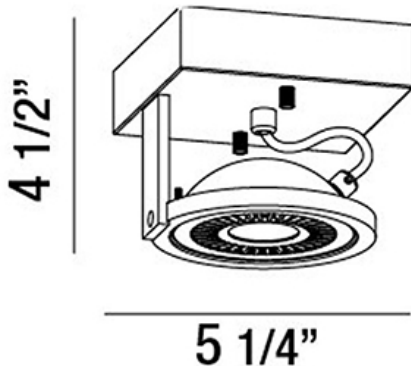

VISION, 1-LIGHT LED

PRODUCT DETAILS

No.	:	29489-015
Product Color	:	WHITE/BLACK
Length	:	5.25"
Width	:	5.25"
Height	:	4.5"
Weight	:	2.4lbs

TECHNICAL DETAILS

Location	:	DRY
Approval	:	
Beam Angle	:	60
Vertical Adjustment	:	90
Horizontal Adjustment	:	360

Options Available

ITEM NO.	FINISH	SHADE
29489-015	WHITE/BLACK	

LIGHT SOURCE DETAILS

Number of Bulbs	:	1
Light Source	:	LED
Light Source Type	:	LED
Input Voltage	:	120V
Socket Type	:	LED
Wattage	:	5W
Total Lumen	:	450lm
Kelvin	:	3000K
CRI	:	80
Bulb Included	:	Yes
Dimmable	:	Yes